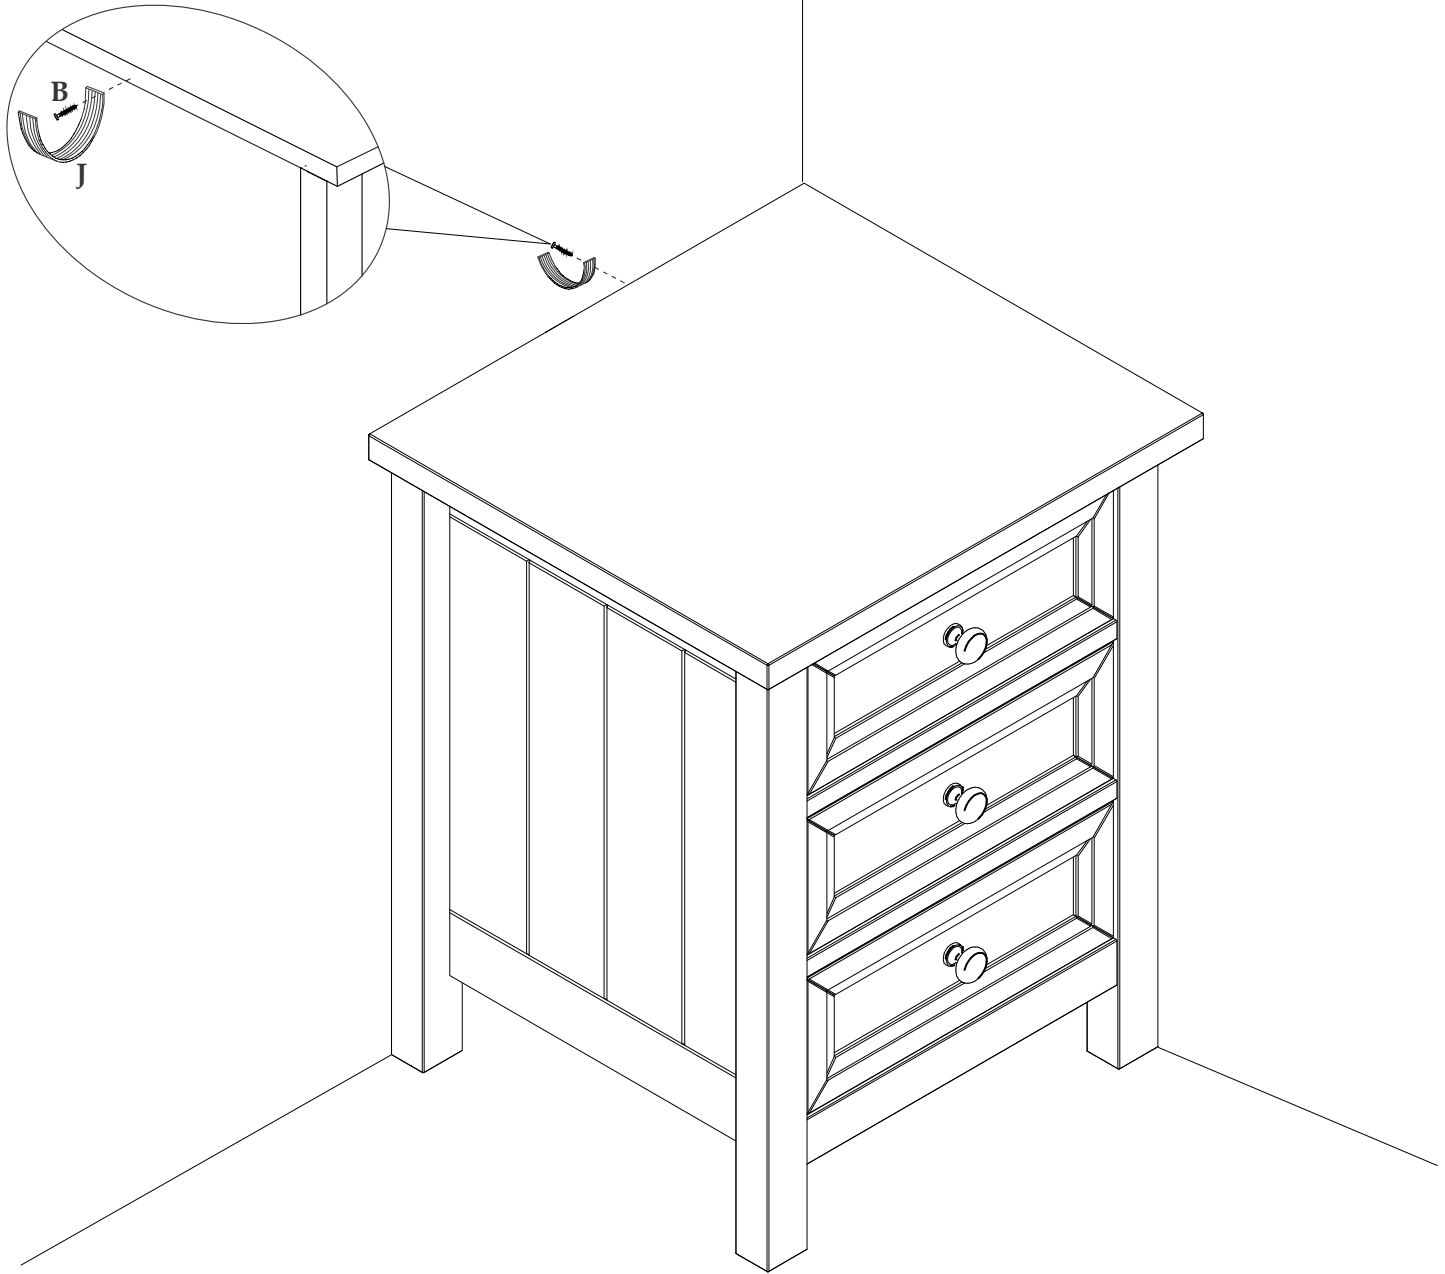

9

10

11

12

14

ADDITIONAL SAFETY INFORMATION

In the interest of safety, particularly where small children are concerned, we advise securing your Julian Bowen furniture to the wall to prevent the product from tipping forwards when loaded.

The screw included in this fitting pack is only intended for fixing the safety strap to the piece of furniture.

Use fixing devices suitable for the walls in your home, (NOT INCLUDED)

If you are unsure what type of fixings to use, please seek further advice from your local DIY store.