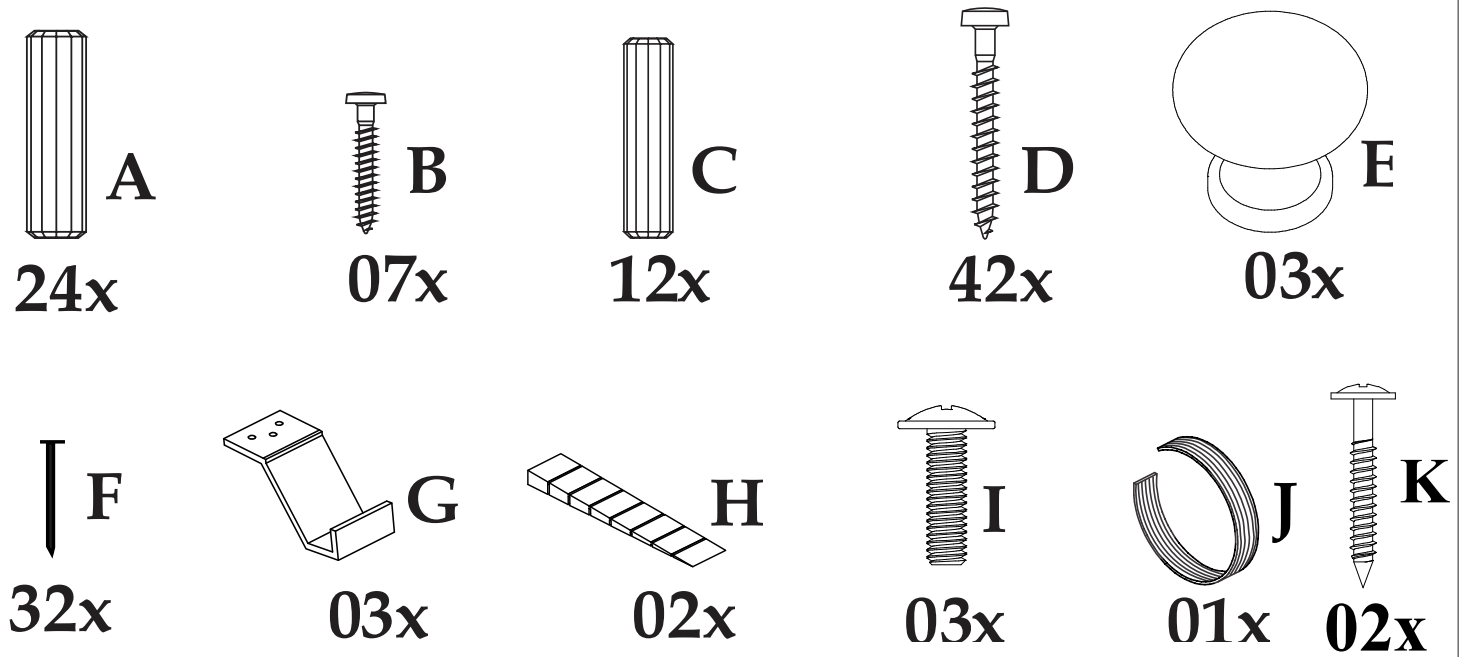

Julian Bowen Limited

Maine Grey 3 Drawer Bedside

Assembly Instructions

Julian Bowen Limited
(01623 727374)

HARDWARE

PARTS

Safety Advice

Please take the time to carefully read through the whole of these instructions before you commence.