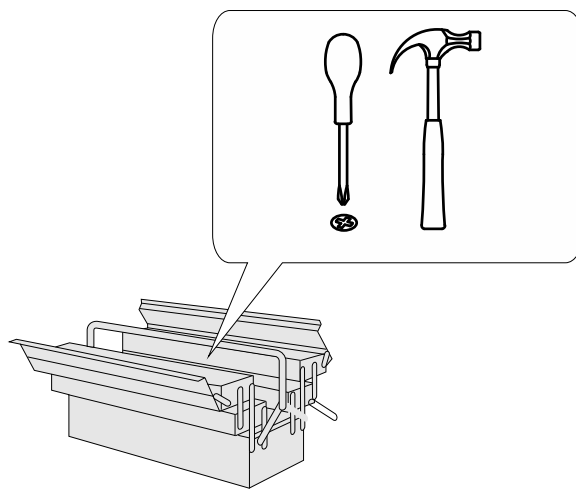

Julian Bowen Limited

Maine Grey 3 Drawer Bedside

Assembly Instructions

Julian Bowen Limited
(01623 727374)

HARDWARE

PARTS

Safety Advice

Please take the time to carefully read through the whole of these instructions before you commence.

It would be sensible to lay a sheet or blanket on the floor where you intend to work to avoid scratching this product and to protect your floor.

This product is heavy. Take extreme care when lifting to avoid personal injury or damage to the product.