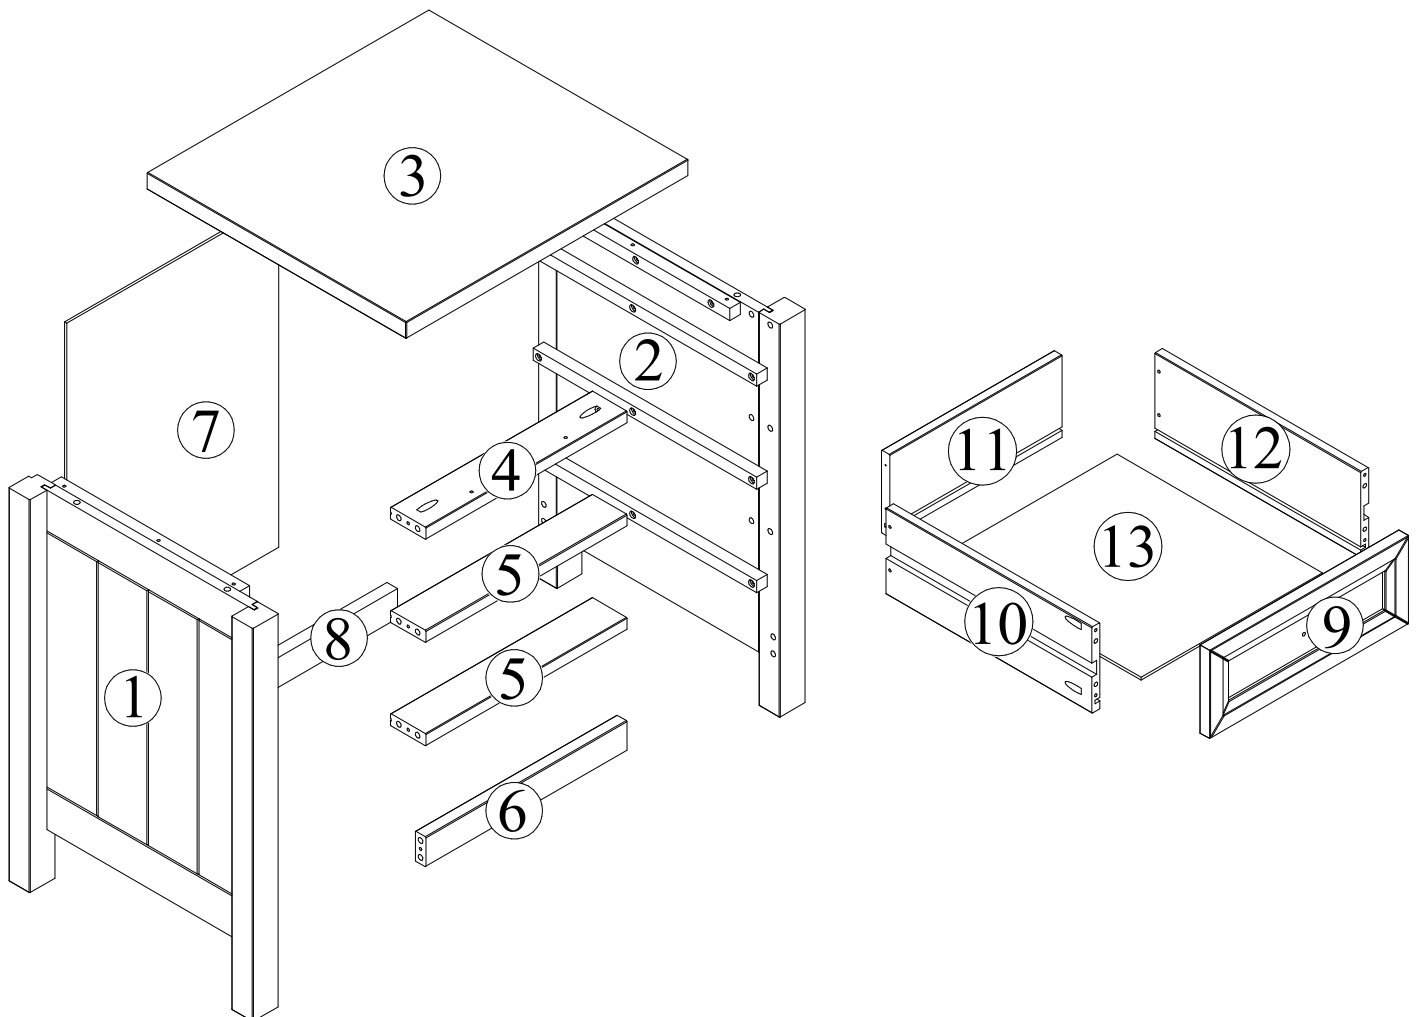

Julian Bowen Limited

Maine Grey 3 Drawer Bedside

Assembly Instructions

Julian Bowen Limited
(01623 727374)

HARDWARE

PARTS

Safety Advice

Please take the time to carefully read through the whole of these instructions before you commence.