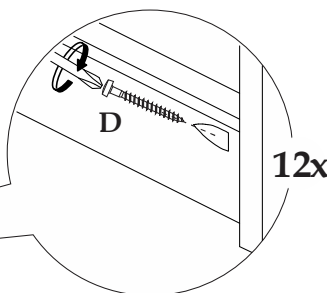

9

10

11

12

14

ADDITIONAL SAFETY INFORMATION

In the interest of safety, particularly where small children are concerned, we advise securing your Julian Bowen furniture to the wall to prevent the product from tipping forwards when loaded.

The screw included in this fitting pack is only intended for fixing the safety strap to the piece of furniture.

Use fixing devices suitable for the walls in your home, (NOT INCLUDED)

If you are unsure what type of fixings to use, please seek further advice from your local DIY store.