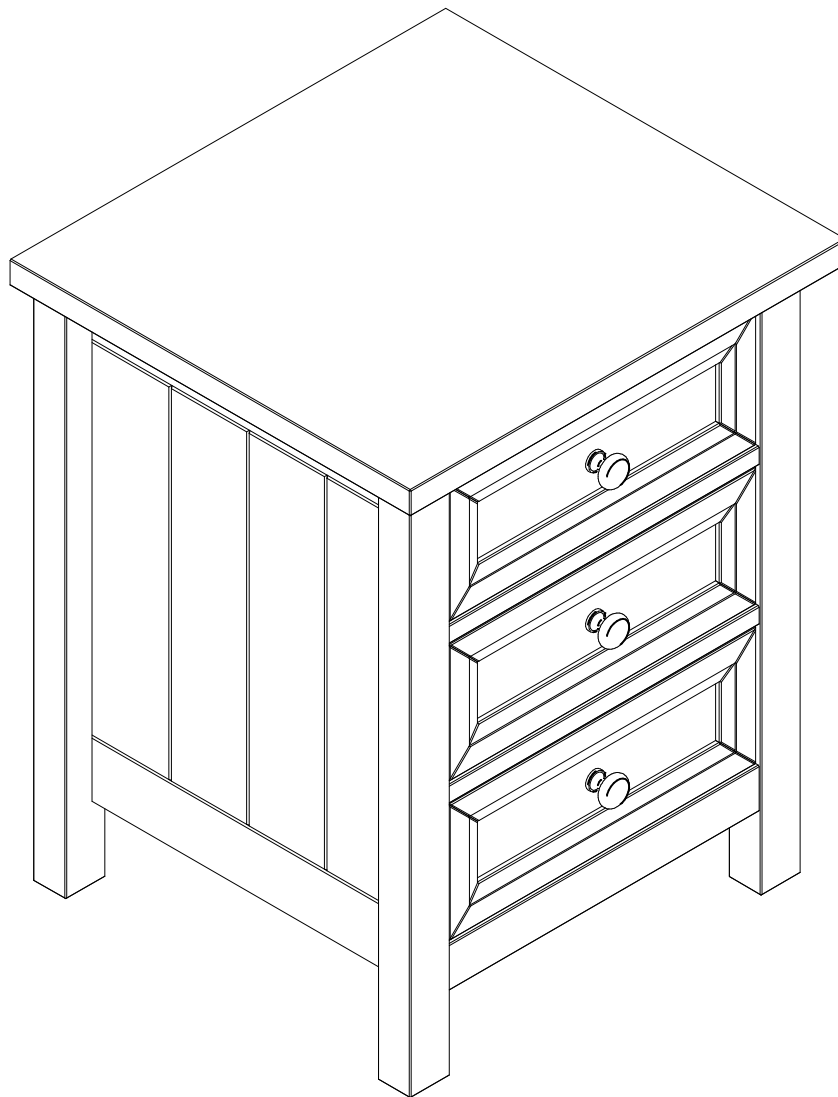

Julian Bowen Limited

Maine Grey 3 Drawer Bedside

Assembly Instructions

Julian Bowen Limited
(01623 727374)

HARDWARE

PARTS

Safety Advice

Please take the time to carefully read through the whole of these instructions before you commence.